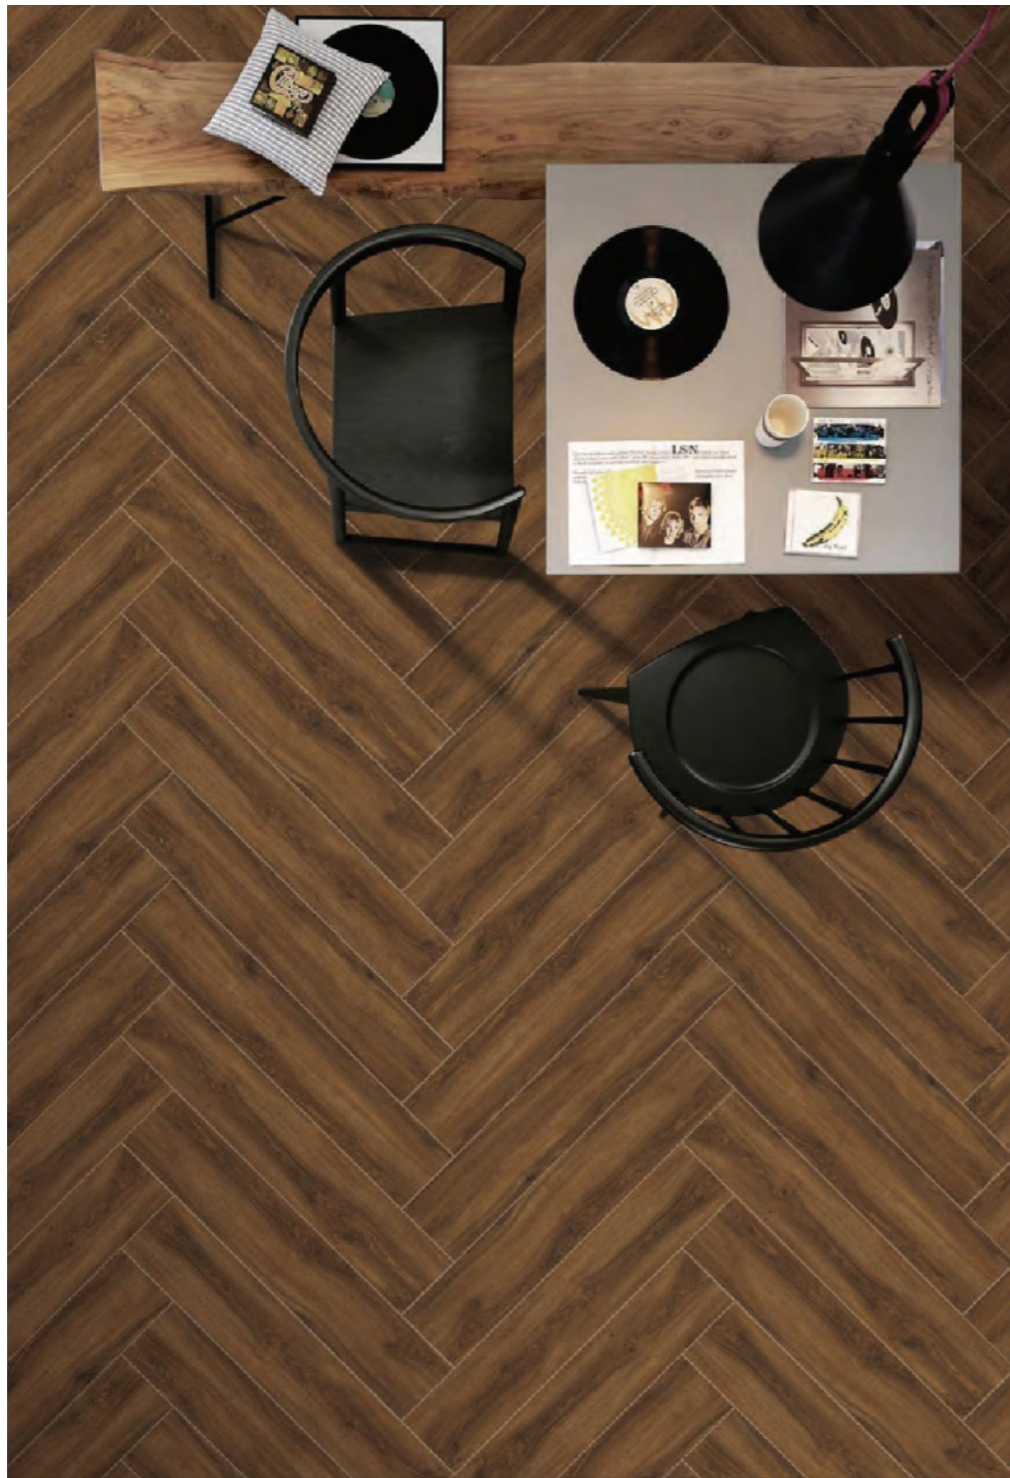

WOOD

PICTURE USE PRODUCT - SHM81503, SHM81512

PICTURE USE PRODUCT - SHM81513