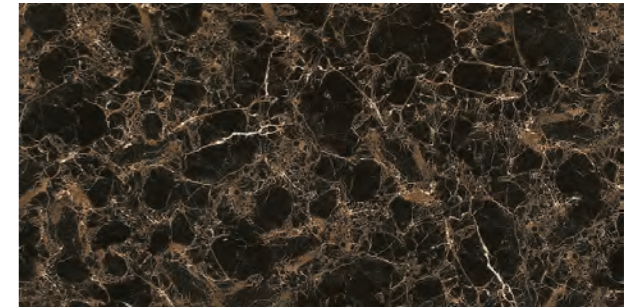

XY48029

400x800mm 16"x32"