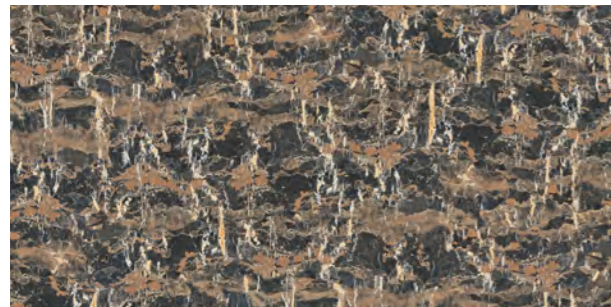

XY12037P

600x1200mm 24"x48"

MARBLE

600x1200 mm 5.5 mm THIN PLATE
24"x48"

XY12038P

600x1200mm 24"x48"

XY12040P-B

600x1200mm 24"x48"