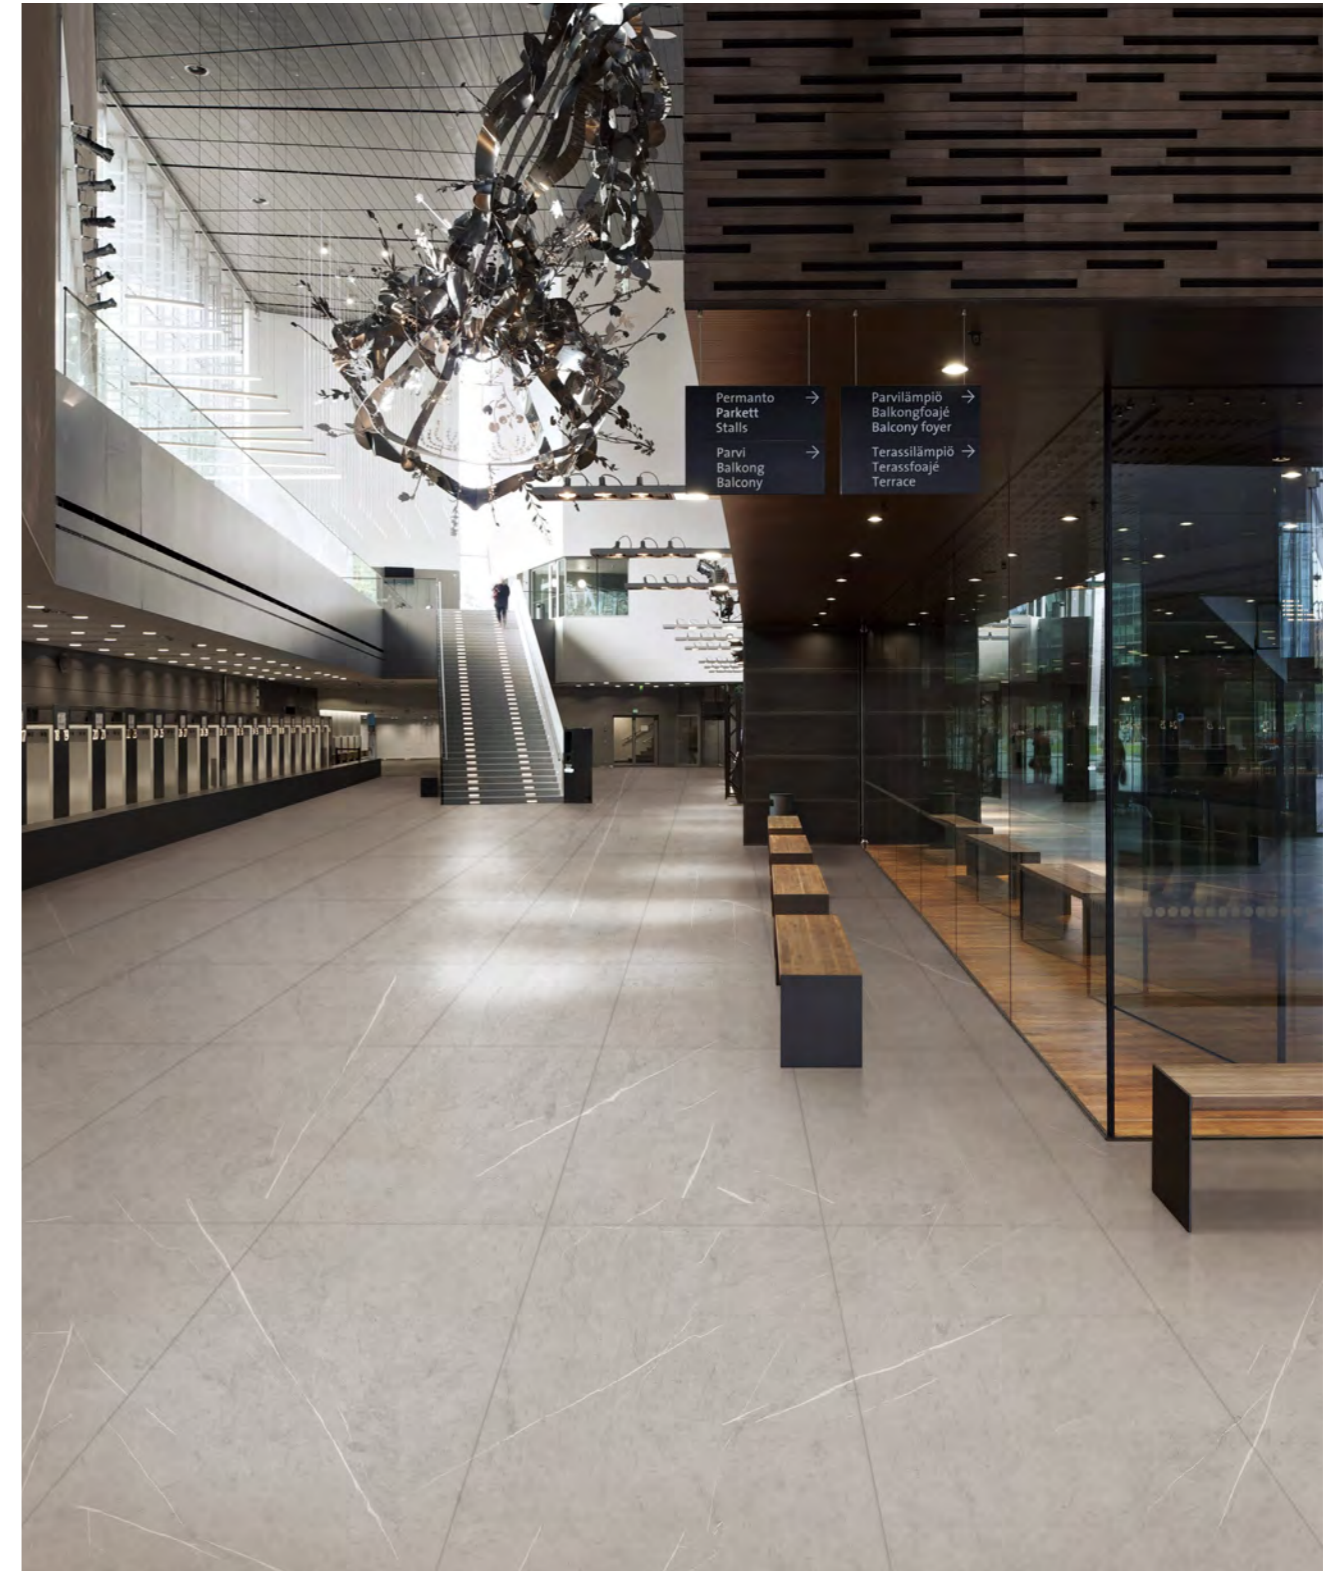

H612D019P **P**
600x1200mm 24"x48"

PICTURE USE PRODUCT - H612D014RP

MARBLE

750x1500 mm 10.5 mm POLISHING P
29.5"x59"

XY715D001TP P
750x1500mm 29.5"x59"

XY715D002P P
750x1500mm 29.5"x59"

H715D022TP P
750x1500mm 29.5"x59"