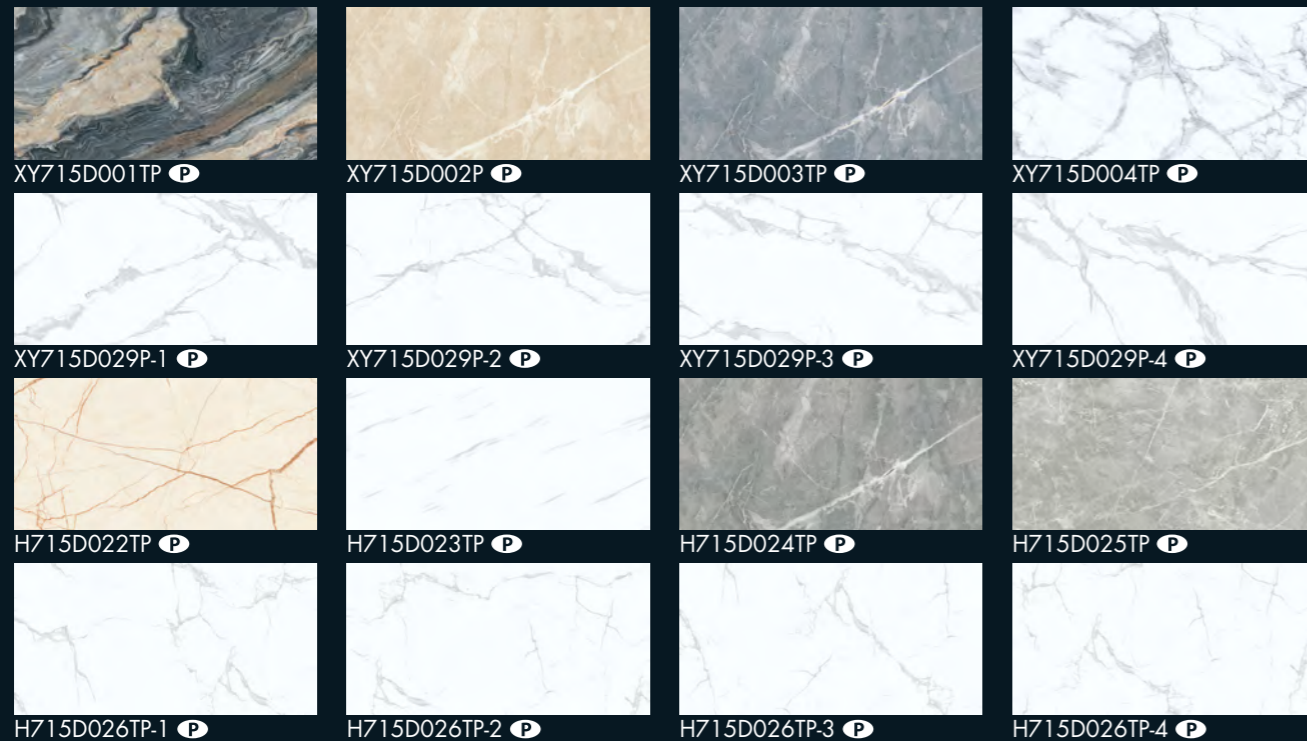

H612D011P **P**

H612D012XP **P**

BRICK PRODUCT CENTER

600x1200 mm 9 mm POLISHING **P**

MARBLE

750x1500 mm 10.5 mm POLISHING **P**

MARBLE

900x900 mm 9 mm POLISHING **P** | PORCELAIN **RP**