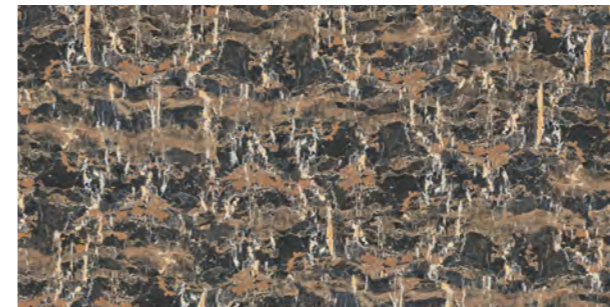

XY918D009P **P**
900x1800mm 9mm 35.5"x71"