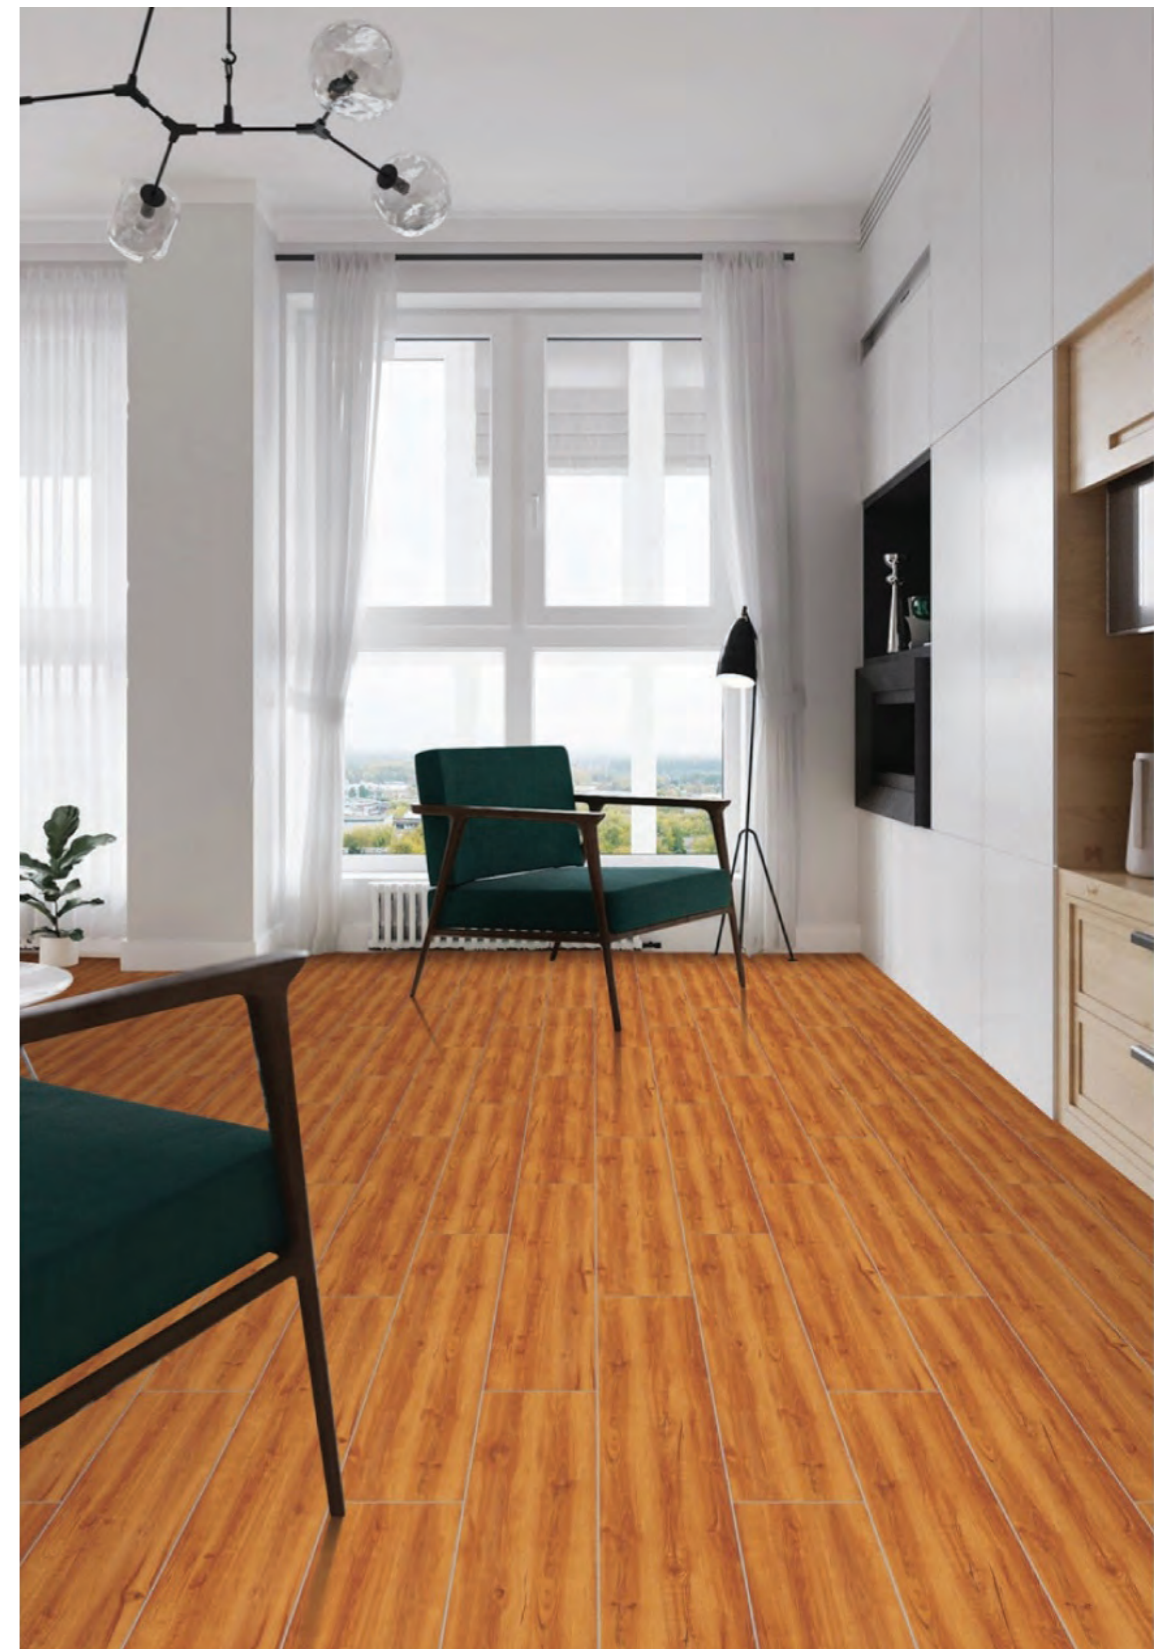

Modern archaize brick

SHM81513

150X800mm 6"x32"

Modern archaize brick

Product features

IMPACT

PICTURE USE PRODUCT - SHM81507

WOOD