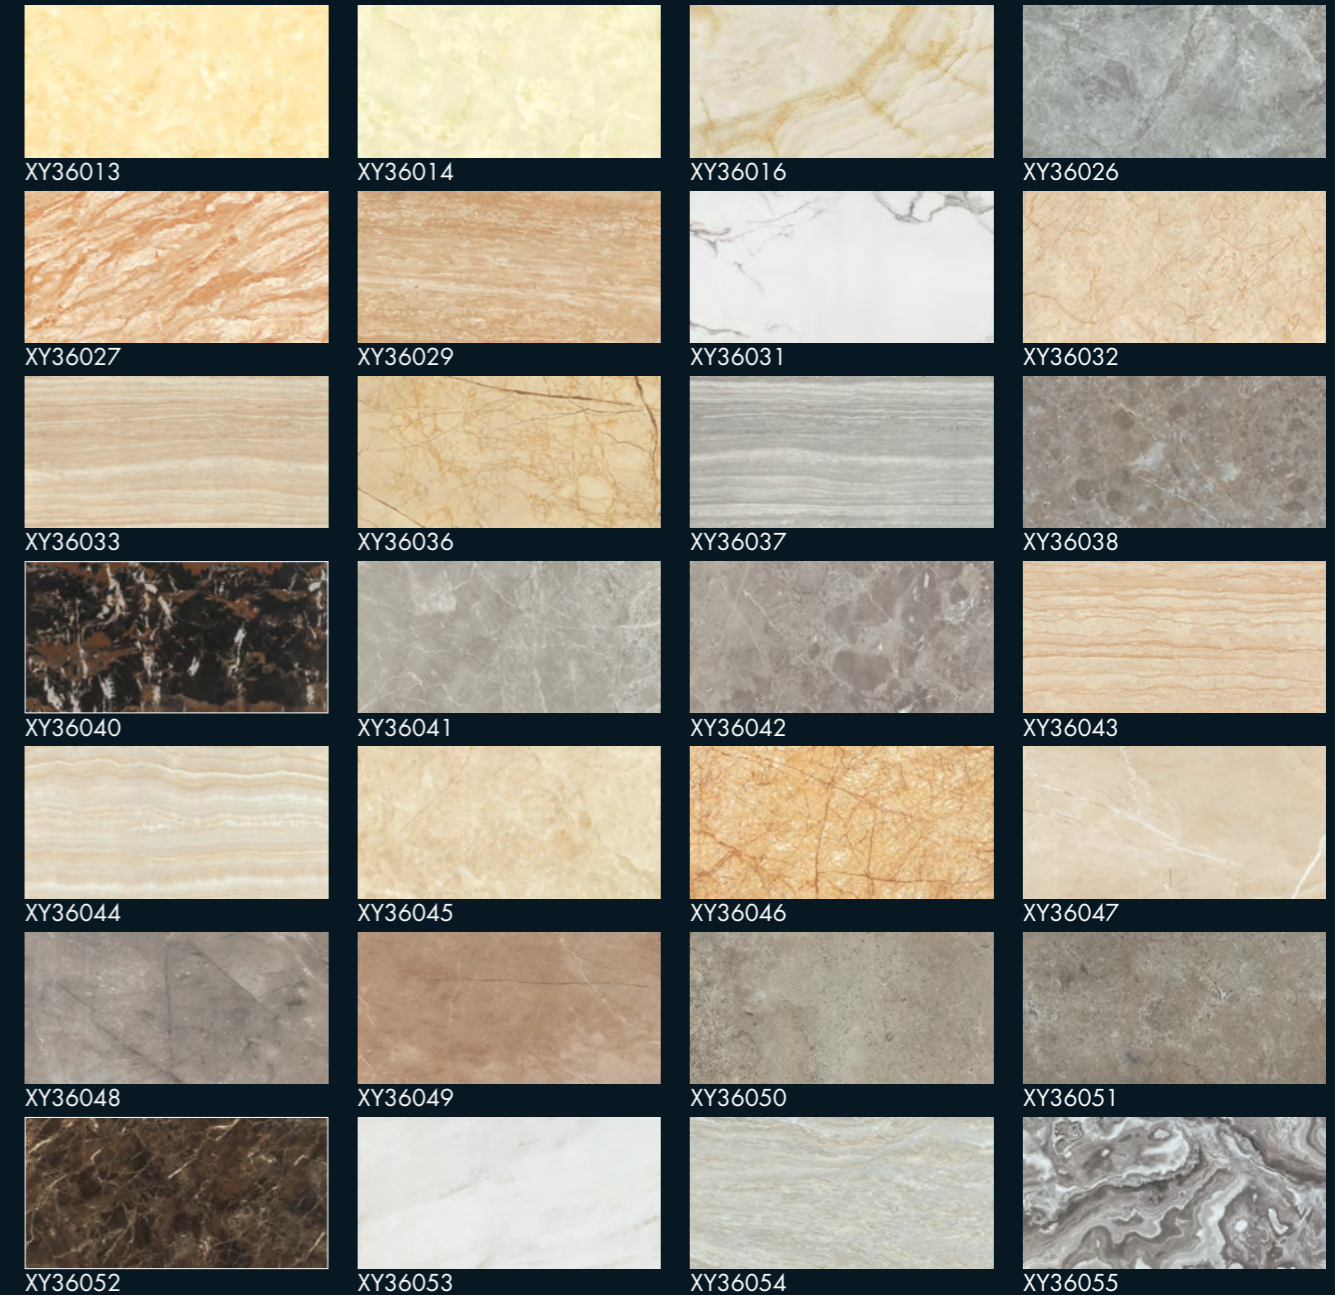

300x300 mm 7.5 mm PORCELAIN®

MARBLE

300X600 mm 5.5 mm THIN PLATE

MARBLE

300X600 mm 5.5 mm THIN PLATE

MARBLE

BRICK PRODUCT CENTER

300X600 mm 5.5 mm THIN PLATE