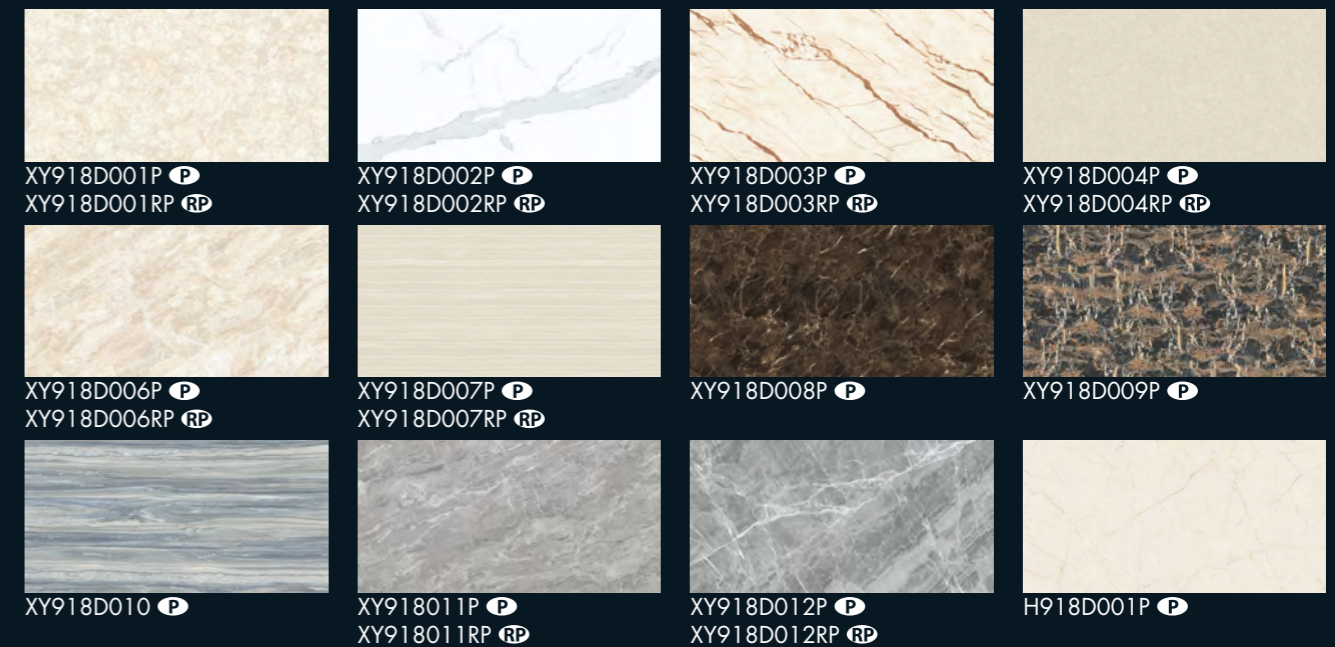

MARBLE

BRICK PRODUCT CENTER

900x1800 mm 5.5 mm THIN PLATE

MARBLE

900x1800 mm 5.5 mm THIN PLATE

MARBLE

900x1800 mm 9 mm POLISHING **P** | PORCELAIN **RP**

MARBLE