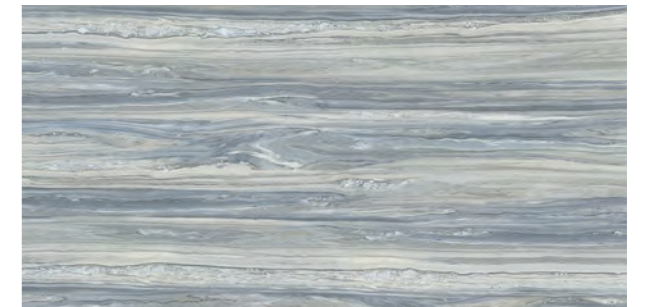

XY918D010 **P**
900x1800mm 9mm 35.5"x71"