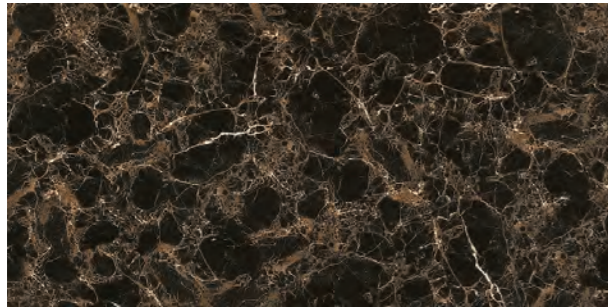

MARBLE

400x800 mm 5.5 mm THIN PLATE
16"x32"

XY48029

400x800mm 16"x32"